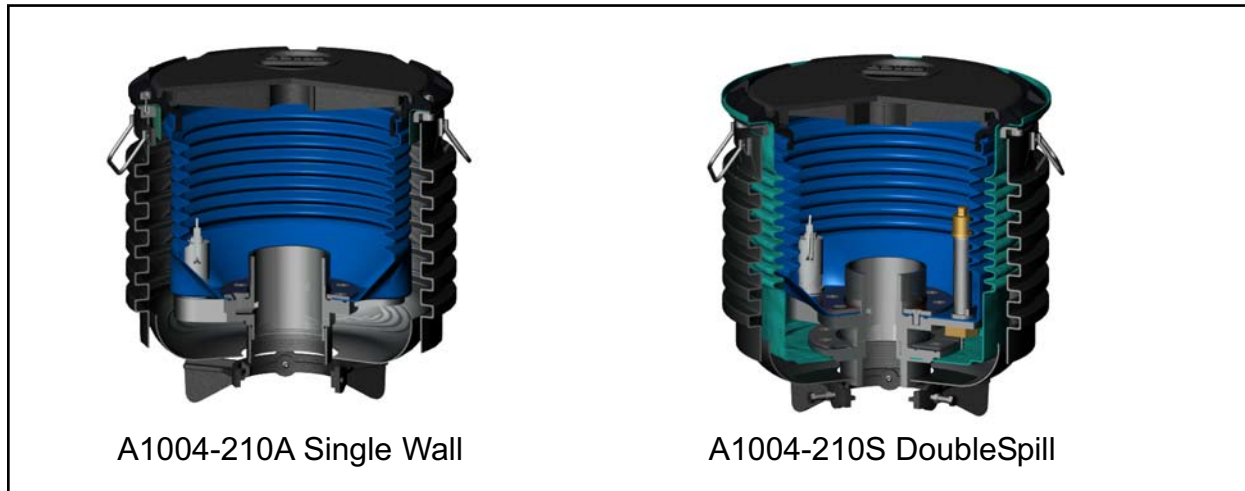

**A0721 Monitor Well Manhole**

**A0717 Steel Manhole**

A1004-210A Single Wall

A1004-210S DoubleSpill

**A1004 Spill Containment**

*Choose Emco Wheaton Retail  
For All Your Manhole Requirements*

Lightweight • Durable • Composite

# A0716 Composite Manholes

- Built-In Handle
- Reduced Weight
- H-20 Wheel Loading
- Slip-Resistant Tread Pattern

18"

39" & 44"

42"

- Dual Handle - spring-loaded and key-lift

- Pry Bar Cleat - provides an access for pry bar and eliminates lid chips

- Cam lock is etched to show open and close directional arrows

- Powder-coated cast iron cam with o-ring

*Lightweight, durable, fiberglass reinforced lids for your entire tank*

**Submersible Pump Tank Sump**  
39", 42" & 44" Composite Manholes