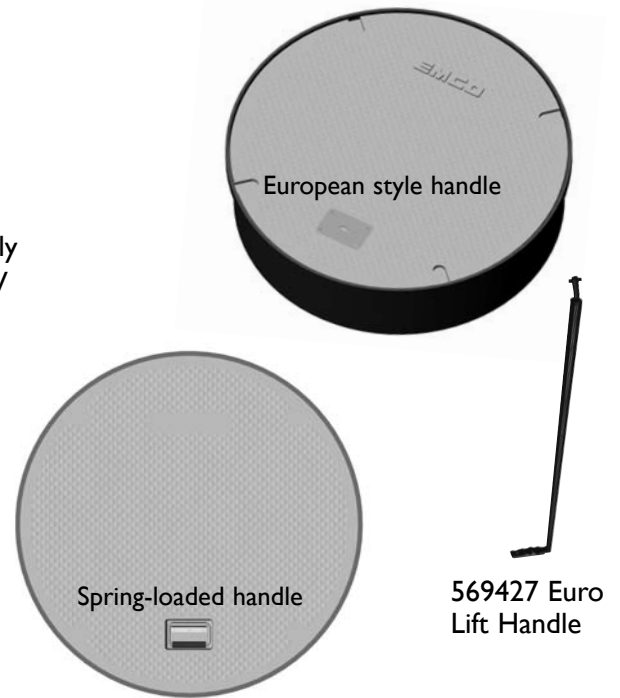

Composite Manholes

A0716 Composite Manholes

The Emco Wheaton A0716 Composite Manhole is a new design in lightweight, slip-resistant composite manhole covers. Using the latest manufacturing technology to ensure porosity-free molding, and compact, homogeneous distribution of reinforcing fiber, these covers easily exceed H20 wheel loading requirements. The covers also utilize a UV resistant treatment to protect against sun and weather damage.

- Exceeds AASHTO H20 wheel loading
- Replaces EBW 78I series and OPW 39CD and 44CD models
- Reduces lid weight by 50% compared to traditional steel lids
- Durable composite construction of fiberglass and polyester resin
- Slip-resistant tread pattern tested in marine applications
- Available in lay-in and bolt-down, water-resistant styles
- Steel rim and skirt assemblies are fully painted inside and out
- Handles available in spring-loaded and European styles
- Easy lid removal and replacement

	Part Number	Style	Lid Dia. A	Overall Dia. B	Clear Hole ID C	Overall Height D	Weight Lbs.	Lid Only	Weight Lbs.
39"	A0716-039	Lay-in	39.50"	41.25"	38.25"	10.5"	122	A0716-039L	70
	A0716-039B	Bolt-Down	39.50"	41.25"	35.75"	10.5"	123		70
	A0716-039E	Lay-in, Euro	39.50"	41.25"	38.25"	10.5"	122	A0716-039EL	70
	A0716-039BE	Bolt-Down, Euro	39.50"	41.25"	35.75"	10.5"	123		70
42"	A0716-042	Lay-in	43.75"	44.75"	42.62"	10.5"	142	A0716-042L	75
	A0716-042B	Bolt-Down	43.75"	44.75"	40.30"	10.5"	143		75
	A0716-042E	Lay-in, Euro	43.75"	44.75"	42.62"	10.5"	142	A0716-042EL	75
	A0716-042BE	Bolt-Down, Euro	43.75"	44.75"	40.30"	10.5"	143		75
44"	A0716-044	Lay-in	44.25"	45.25"	43.00"	10.5"	149	A0716-044L	91
	A0716-044B	Bolt-Down	44.25"	45.25"	40.50"	10.5"	150		91
	A0716-044E	Lay-in, Euro	44.25"	45.25"	43.00"	10.5"	149	A0716-044EL	91
	A0716-044BE	Bolt-Down, Euro	44.25"	45.25"	40.50"	10.5"	150		91

Custom skirt heights available