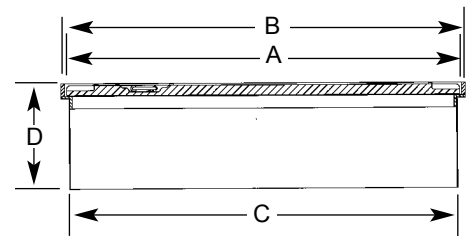

|            | Part Number | Style           | Lid Dia. A | Overall Dia. B | Clear Hole ID C | Overall Height D | Weight Lbs. | Lid Only    | Weight Lbs. |
|------------|-------------|-----------------|------------|----------------|-----------------|------------------|-------------|-------------|-------------|
| <b>39"</b> | A0716-039   | Lay-in          | 39.50"     | 41.25"         | 38.25"          | 10.5"            | 122         | A0716-039L  | 70          |
|            | A0716-039B  | Bolt-Down       | 39.50"     | 41.25"         | 35.75"          | 10.5"            | 123         |             | 70          |
|            | A0716-039E  | Lay-in, Euro    | 39.50"     | 41.25"         | 38.25"          | 10.5"            | 122         | A0716-039EL | 70          |
|            | A0716-039BE | Bolt-Down, Euro | 39.50"     | 41.25"         | 35.75"          | 10.5"            | 123         |             | 70          |
| <b>42"</b> | A0716-042   | Lay-in          | 43.75"     | 44.75"         | 42.62"          | 10.5"            | 142         | A0716-042L  | 75          |
|            | A0716-042B  | Bolt-Down       | 43.75"     | 44.75"         | 40.30"          | 10.5"            | 143         |             | 75          |
|            | A0716-042E  | Lay-in, Euro    | 43.75"     | 44.75"         | 42.62"          | 10.5"            | 142         | A0716-042EL | 75          |
|            | A0716-042BE | Bolt-Down, Euro | 43.75"     | 44.75"         | 40.30"          | 10.5"            | 143         |             | 75          |
| <b>44"</b> | A0716-044   | Lay-in          | 44.25"     | 45.25"         | 43.00"          | 10.5"            | 149         | A0716-044L  | 91          |
|            | A0716-044B  | Bolt-Down       | 44.25"     | 45.25"         | 40.50"          | 10.5"            | 150         |             | 91          |
|            | A0716-044E  | Lay-in, Euro    | 44.25"     | 45.25"         | 43.00"          | 10.5"            | 149         | A0716-044EL | 91          |
|            | A0716-044BE | Bolt-Down, Euro | 44.25"     | 45.25"         | 40.50"          | 10.5"            | 150         |             | 91          |