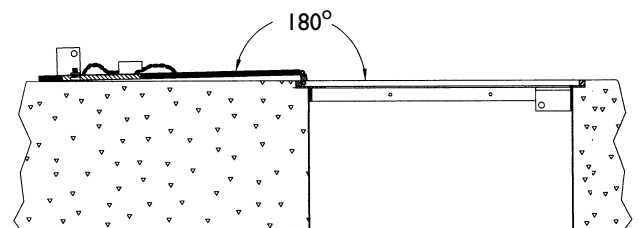

## A0717 Square Manholes and Vaults

Lift Assist

The Emco Wheaton A0717 square manhole provides ease of access to a variety of tank hardware and monitoring equipment.

### All Square Manholes

- $\frac{3}{8}$ " heavy duty diamond plate lid
- 16 gauge steel skirt
- Meets AASHTO H20 wheel loading

### Locking Vault Manholes

- Double hinged lid opens and folds back to 180°
- Lock-access lid permanently fastened with anti-theft chain; secured with single pinned bolt