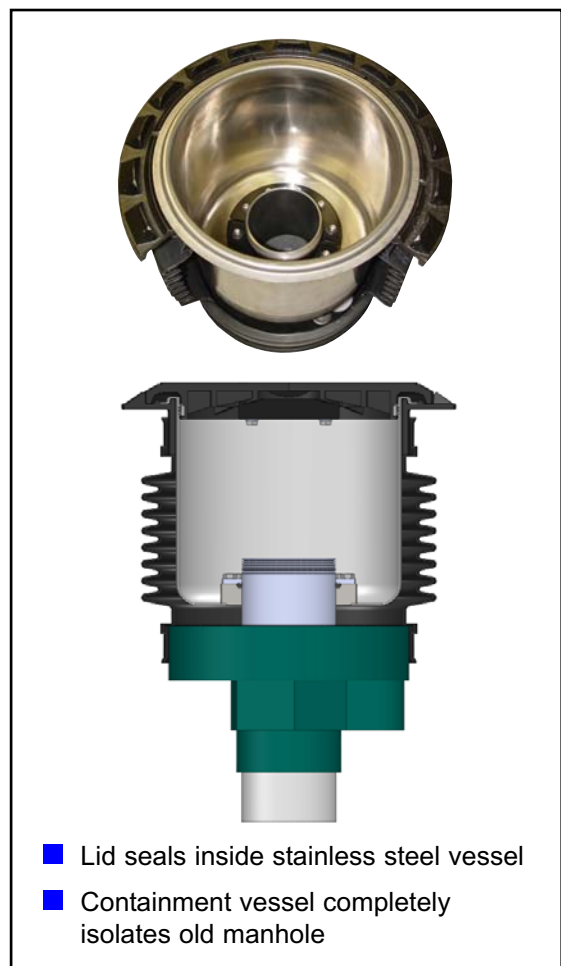

*Upgrade your Spill Containment
With Rust-proof Stainless Steel*

Model No.	Description	Retrofits	Drain
A1005-505C	Stainless Steel Single Wall, Fill/Vapor	OPW 2100C Series	No Drain
A1005-505CX	Stainless Steel Single Wall, Fill	OPW 2100C Series	No Drain
A1005-505CV	Stainless Steel Single Wall, Vapor	OPW 2100C Series	No Drain
A1005-505DP	Drain Plug Kit		
A1005-505DPE	Drain Plug Kit w/ Epoxy		

"X" variants include the A0030-124S Swivel Fill Adapter and A0097-005 Fill Cap
 "V" variants include the A0076-124S Swivel Fill Adapter and A0099-002 Fill Cap