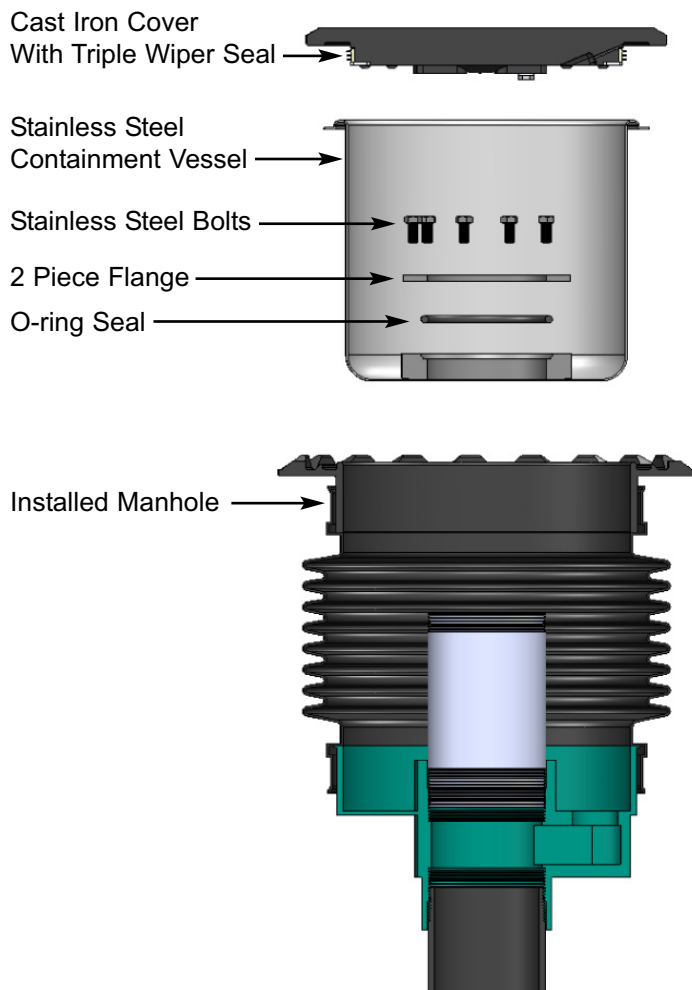

*Upgrade your Spill Containment
With Rust-proof Stainless Steel*

Model No.	Description	Retrofits	Drain
A1005-505C	Stainless Steel Single Wall, Fill/Vapor	OPW 2100C Series	No Drain
A1005-505CX	Stainless Steel Single Wall, Fill	OPW 2100C Series	No Drain
A1005-505CV	Stainless Steel Single Wall, Vapor	OPW 2100C Series	No Drain
A1005-505DP	Drain Plug Kit		
A1005-505DPE	Drain Plug Kit w/ Epoxy		

"X" variants include the A0030-124S Swivel Fill Adapter and A0097-005 Fill Cap
 "V" variants include the A0076-124S Swivel Fill Adapter and A0099-002 Fill Cap